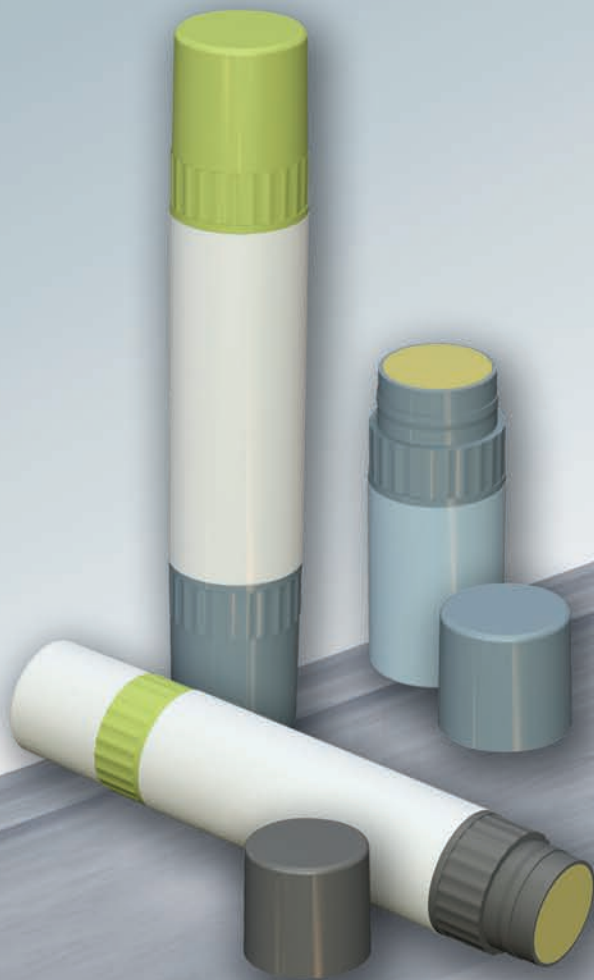

#500 COLLAR DUET AND MINI-COLLAR PROPEL/REPEL CONTAINERS

Together in perfect harmony

Again, one hand operation

The #500 Collar Duet – two containers in one

.078 oz. (2.2 g) capacity in the Mini-collar
and in each side of the Duet

All visible components
available in stock white
and custom colors

#500 COLLAR DUET AND MINI-COLLAR PROPEL/REPEL CONTAINERS

You decide what's best

The #500 Mini-collar offers two options. By itself, it's a compact version of our #500 Collar container. Pair two together in our Duet and you have a truly unique container. Each side operates independently, so you can fill each with a different flavor or color.

Purchase Mini-collar components separately and complete two Mini-collars with a sleeve or one Mini-collar with a shell.

The #500 Mini-collar is 1.79" tall and has a .078 oz. (2.2 g) capacity. The #500 Collar Duet is 3.47" tall and has a .078 oz. (2.2 g) capacity per side and a .156 oz. (4.4 g) total capacity.

ADDITIONAL CAPS AVAILABLE FOR #500 CONTAINER

#500 Collar Duet* Specifications

Basic body diameter: .63"
Capacity: .078 oz. (2.2 g) per side
Material: Polypropylene

#500 Mini-collar* Specifications

Basic body diameter: .63"
Capacity: .078 oz. (2.2 g)
Material: Polypropylene