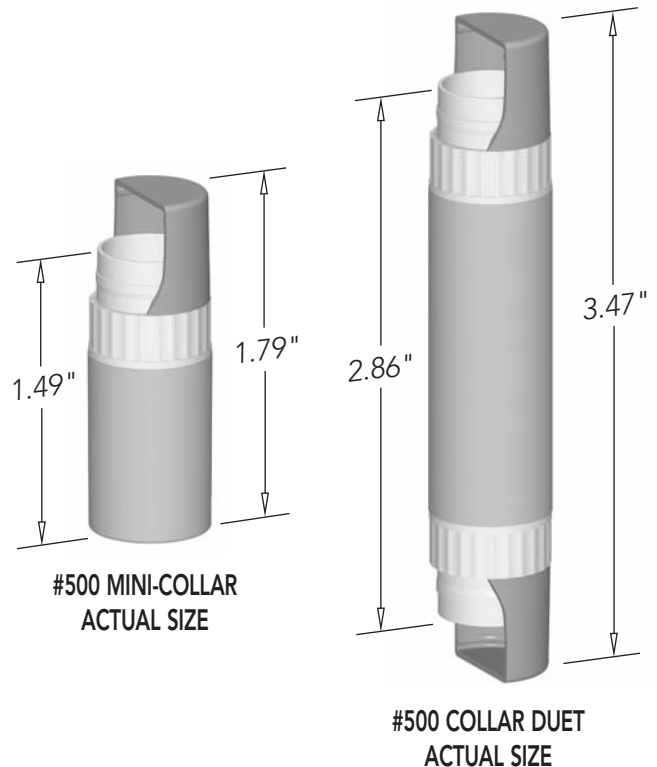

#500 COLLAR DUET AND MINI-COLLAR PROPEL/REPEL CONTAINERS

You decide what's best

The #500 Mini-collar offers two options. By itself, it's a compact version of our #500 Collar container. Pair two together in our Duet and you have a truly unique container. Each side operates independently, so you can fill each with a different flavor or color.

Purchase Mini-collar components separately and complete two Mini-collars with a sleeve or one Mini-collar with a shell.

The #500 Mini-collar is 1.79" tall and has a .078 oz. (2.2 g) capacity. The #500 Collar Duet is 3.47" tall and has a .078 oz. (2.2 g) capacity per side and a .156 oz. (4.4 g) total capacity.

A break-away safety clip is available for use with lanyard cords.

* The #500 Mini-collar, #500 Collar Duet and lanyard cap protected by U.S. patents 5,842,802; D430,705; 6,241,408; D429,847

Federal Package offers complete filling services

We can fill with certified stock formulas, with pre-compounded product, or we can formulate in accordance with your specifications.

Complete turn-key packaging is also available.

Call for samples and further information.